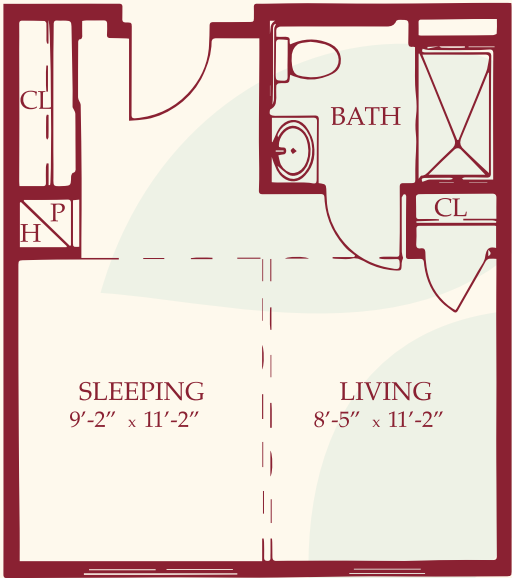

Memory Care Apartments

Studio Standard
280 Square Feet

Studio Deluxe
360 Square Feet