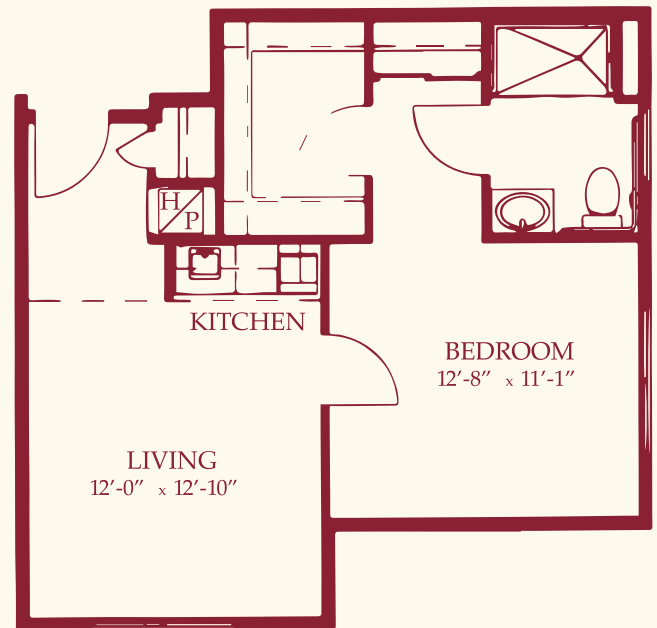

Residential Living Apartments

Studio Standard

280 Square Feet

Studio Deluxe

360 Square Feet

One Bedroom Standard

420 Square Feet

One Bedroom Deluxe

520 Square Feet