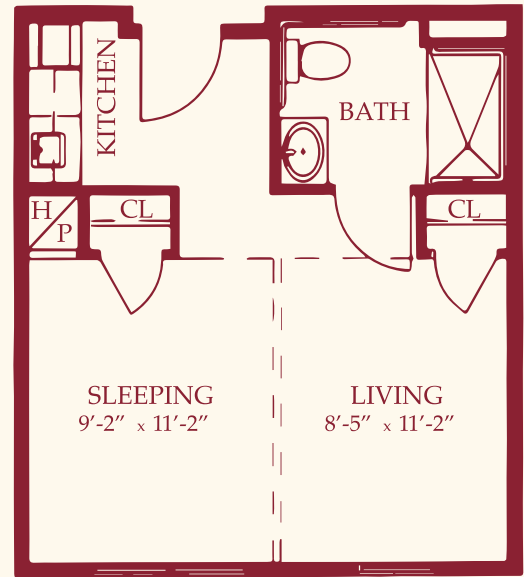

Residential Living Apartments

Studio Standard

280 Square Feet

Studio Deluxe

360 Square Feet

One Bedroom Standard

420 Square Feet

One Bedroom Deluxe

520 Square Feet