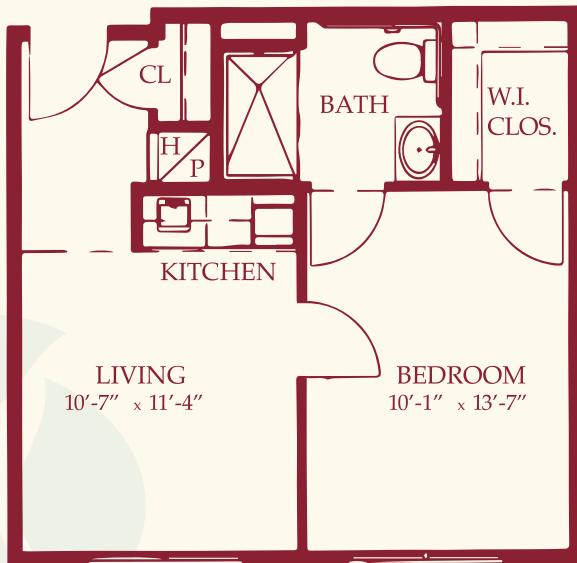

Residential Living Apartments

Studio Standard

280 Square Feet

Studio Deluxe

360 Square Feet

One Bedroom Standard

420 Square Feet

One Bedroom Deluxe

520 Square Feet