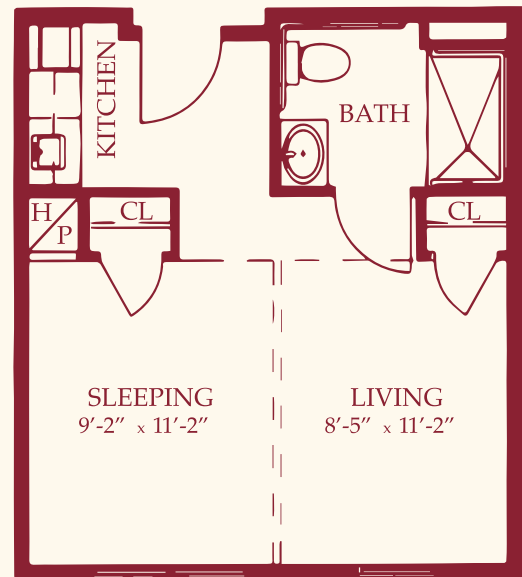

# Residential Living Apartments

**Studio Standard**

*280 Square Feet*

**Studio Deluxe**

*360 Square Feet*

**One Bedroom Standard**

*420 Square Feet*

**One Bedroom Deluxe**

*520 Square Feet*