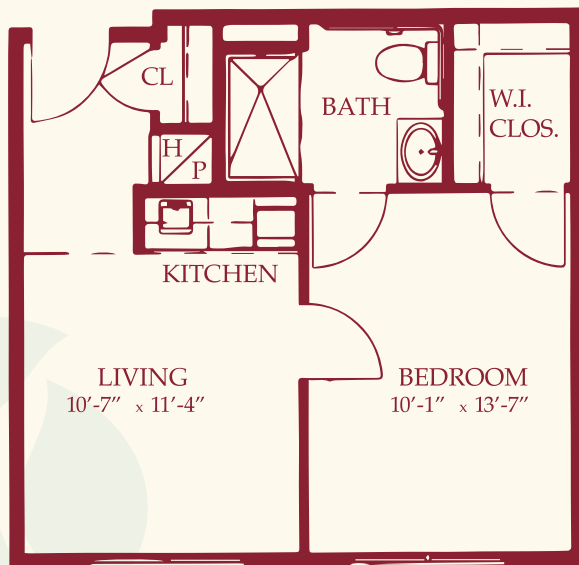

# Residential Living Apartments

**Studio Standard**

*280 Square Feet*

**Studio Deluxe**

*360 Square Feet*

**One Bedroom Standard**

*420 Square Feet*

**One Bedroom Deluxe**

*520 Square Feet*